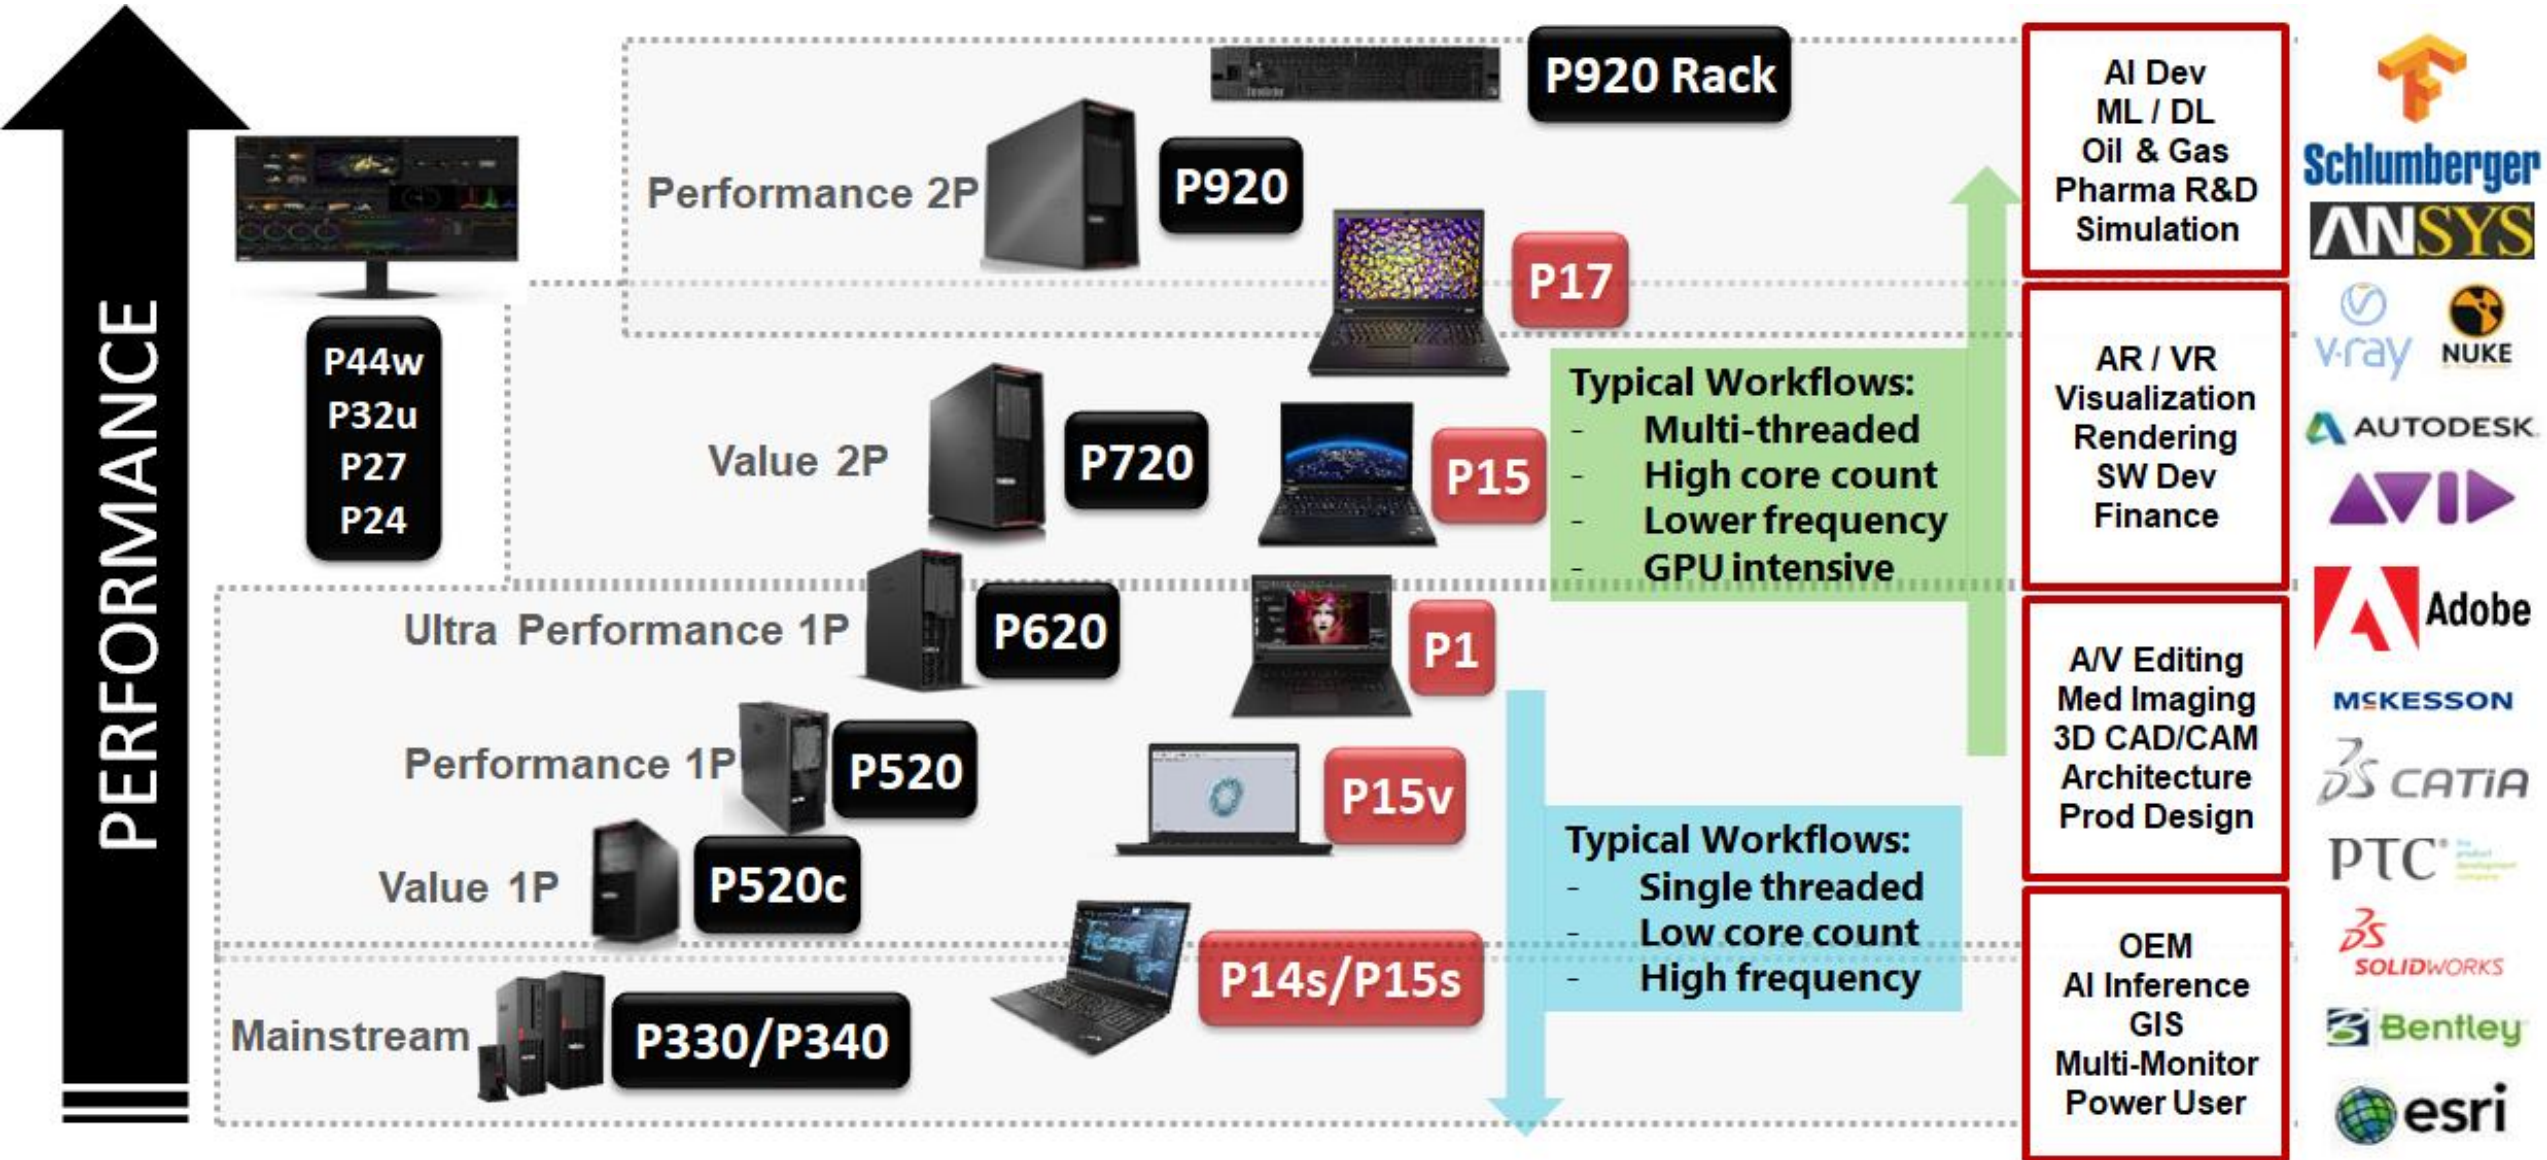

Power User Device – Software Based Decision Tree for Channel Partners

Go back