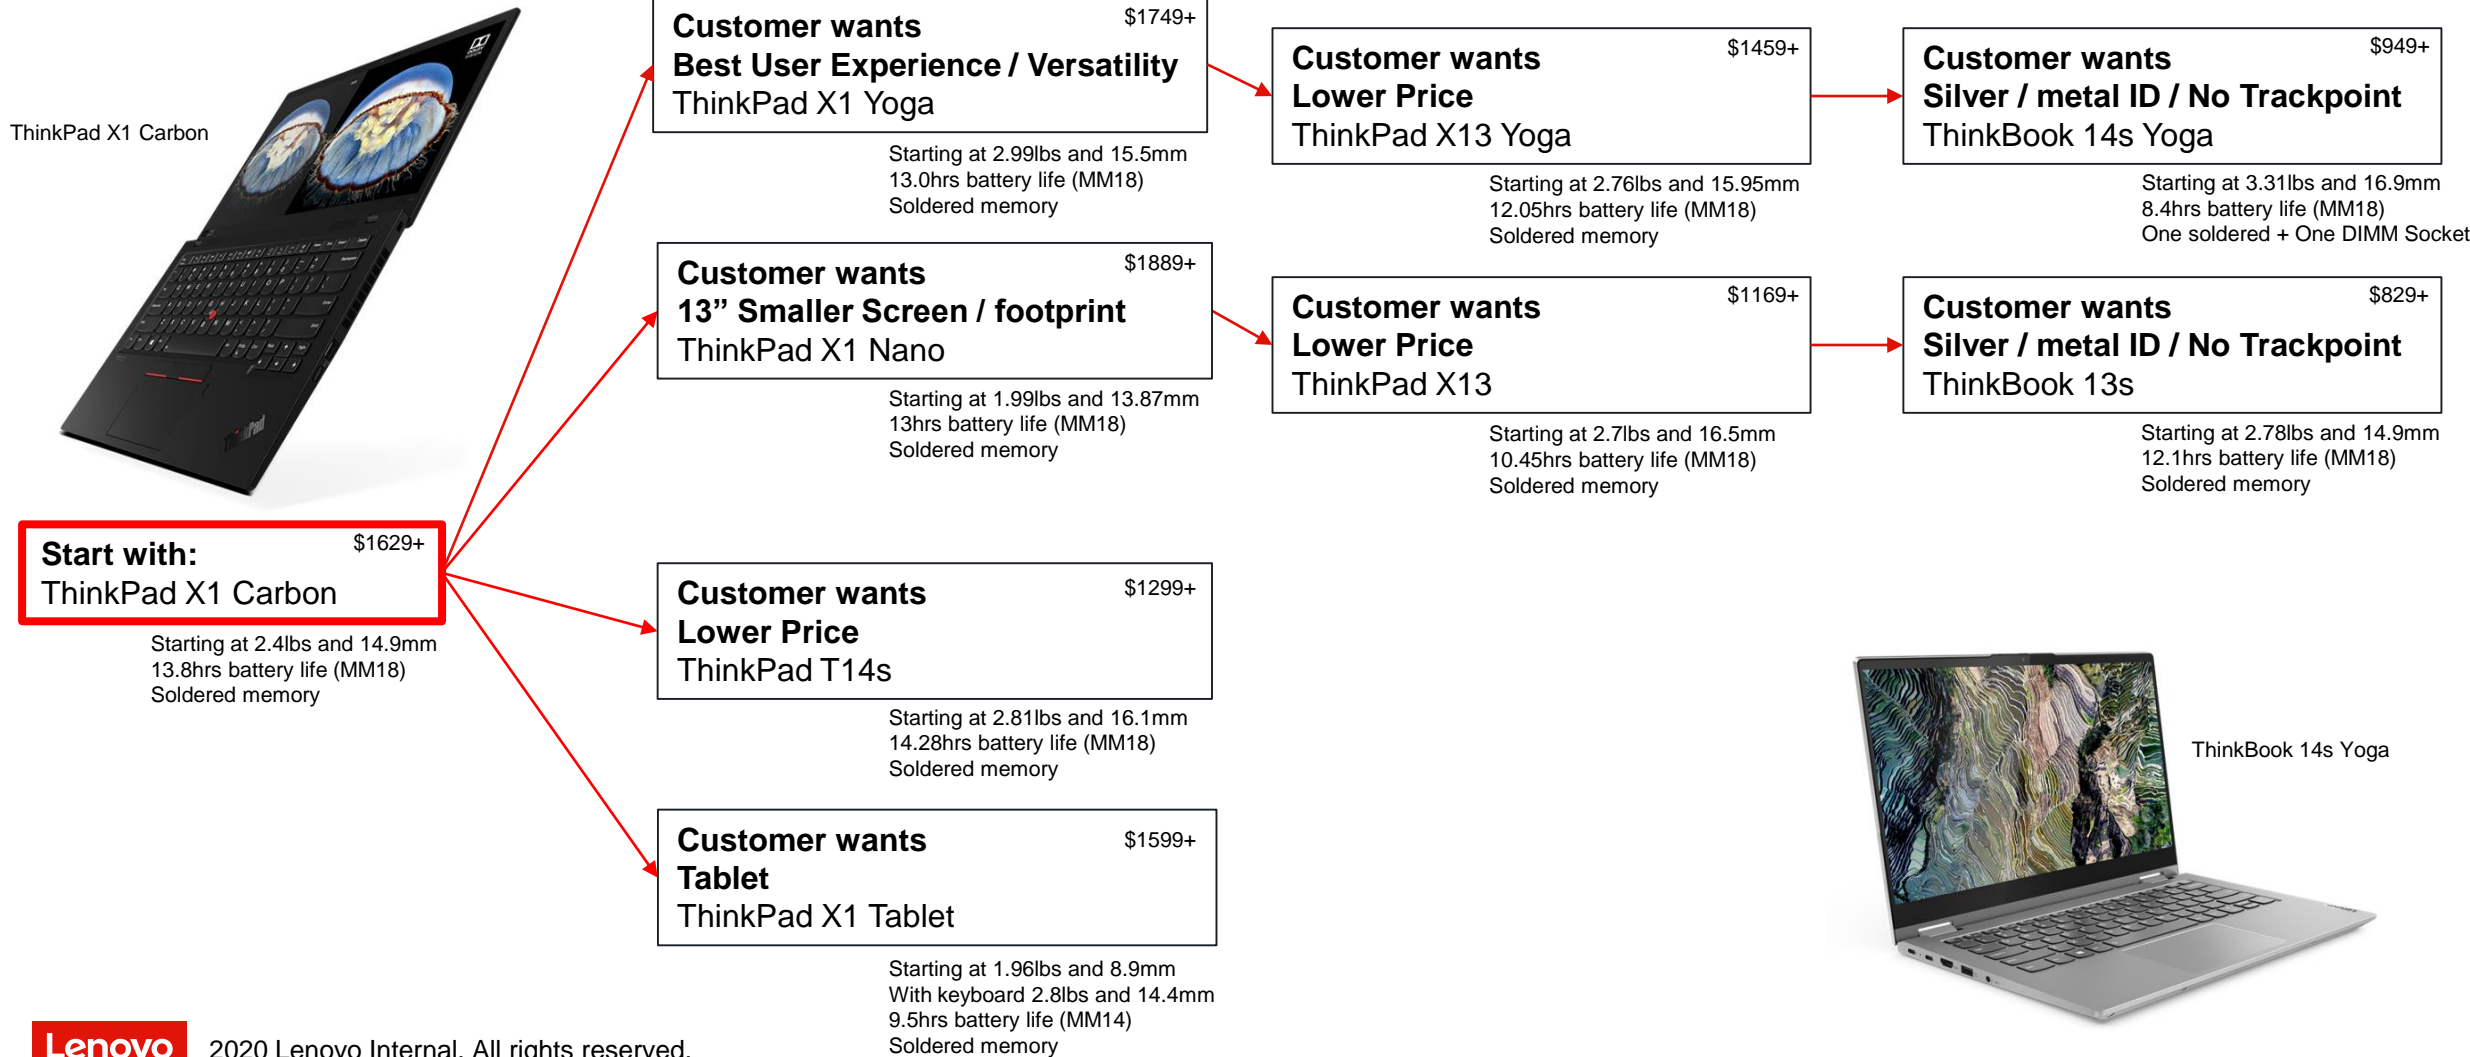

Executive & Sales Leader Device – Decision Tree for Channel Partners

Go back

This is not intended to represent all of our products. It represents the products you'll sell most frequently.